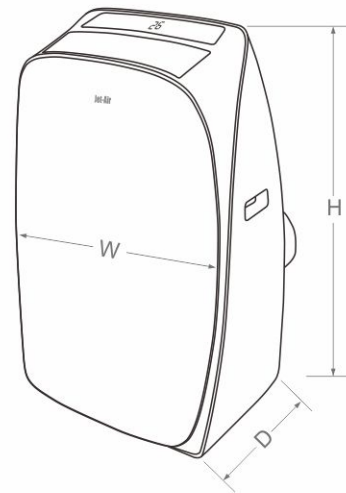

## Technical Specifications

R410A

Model			JASA-H12A4/LA	
Power Supply		V~,Hz,Ph	220~240,50,1	
Capacity	Cooling	W	3500	
	Heating	W	3500	
Performance	EER/COP		2.41/2.65	
Electric Data	Rated Cooling Power Input		W	1450
	Rated Heating Power Input		W	1320
	Rated Cooling Current		A	5.95
	Rated Heating Current		A	4.88
	Air Flow		m <sup>3</sup> /h	410
	Noise Level		dB(A)	51
	Outline Dimension (W×H×D)		mm	480×795×400
	Package Dimension (W×H×D)		mm	520×890×450
Weight Net/Gross		kg	32.5/35.5	
Refrigerant Type		g	R410A/460	

### Outdoor Dimension

Model	WxHxD(mm)	Packing Dimension
JASA-H12A4/LA	480×795×400	520×890×450

Due to JASA policy of constant improvement, specifications are subject to change without prior notice.

Remarks: Cooling capacities are based on indoor air temp. 27°C DB, 19°C WB and outdoor air temp. 35°C DB, 24°C WB. The above specifications are subject to change without prior notice for product improvement.